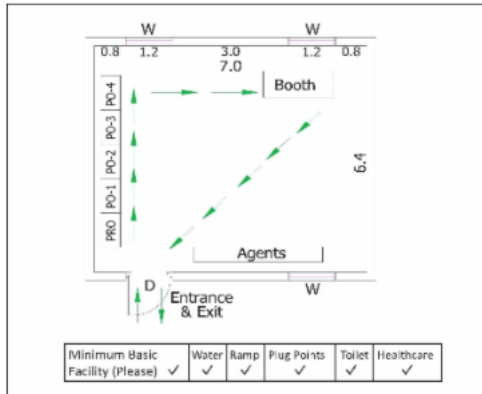

Nazri Naksha

Google Map View

Polling Station Building Front View

Polling Station Front View

Cad View

Key MAP View