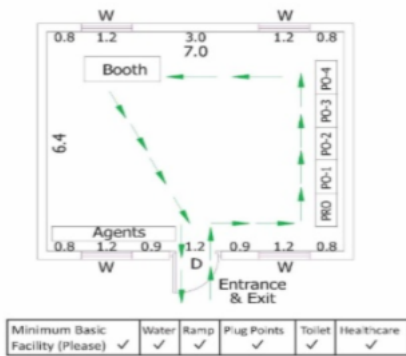

Nazri Naksha

Google Map View

Polling Station Building Front View

Polling Station Front View

Cad View

Key MAP View