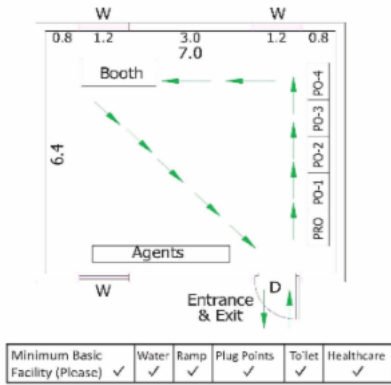

Nazri Naksha

Google Map View

Polling Station Building Front View

Polling Station Front View

Cad View

Key MAP View