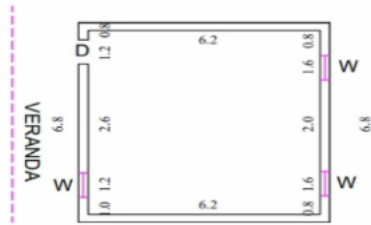

Nazri Naksha

Google Map View

Polling Station Building Front View

Polling Station Front View

Cad View

Key MAP View