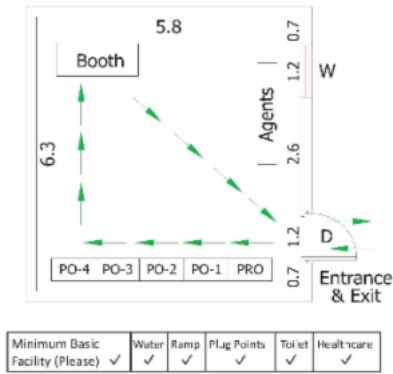

Nazri Naksha

Google Map View

Polling Station Building Front View

Polling Station Front View

Cad View

Key MAP View