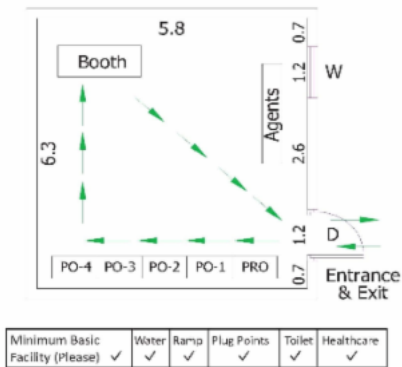

Nazri Naksha

Google Map View

Polling Station Building Front View

Polling Station Front View

Cad View

Key MAP View