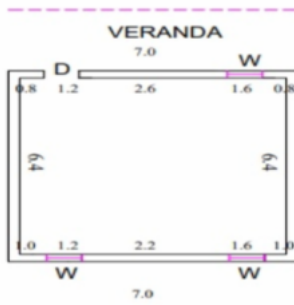

Nazri Naksha

Google Map View

Polling Station Building Front View

Polling Station Front View

Cad View

W - WINDOW
D - DOOR

Key MAP View