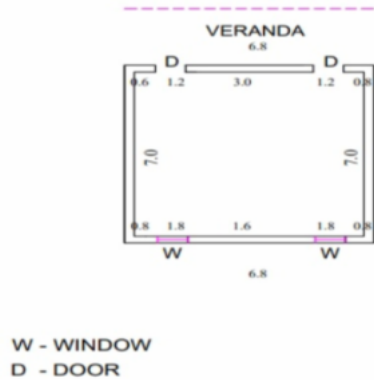

Nazri Naksha

Google Map View

Polling Station Building Front View

Polling Station Front View

Cad View

Key MAP View