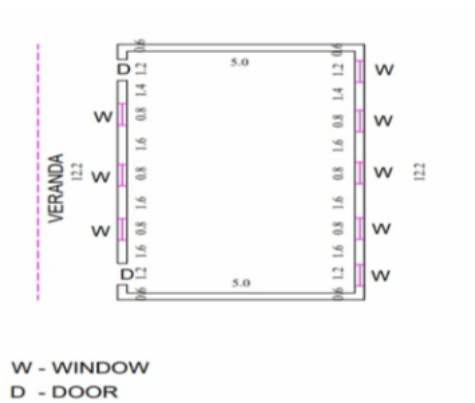

Nazri Naksha

Google Map View

Polling Station Building Front View

Polling Station Front View

Cad View

Key MAP View