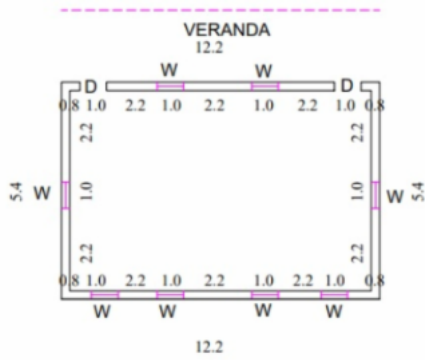

Nazri Naksha

Google Map View

Polling Station Building Front View

Polling Station Front View

Cad View

Key MAP View