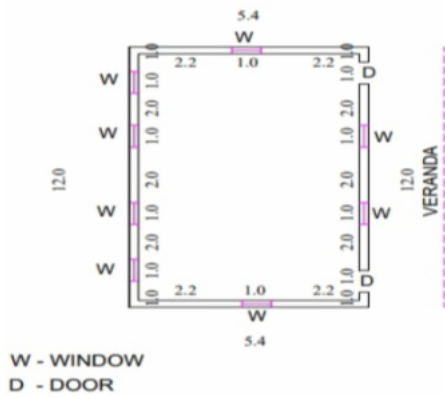

Nazri Naksha

Google Map View

Polling Station Building Front View

Polling Station Front View

Cad View

Key MAP View