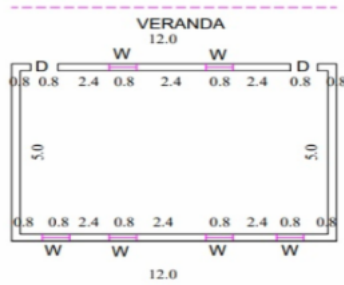

Nazri Naksha

Google Map View

Polling Station Building Front View

Polling Station Front View

Cad View

W - WINDOW
D - DOOR

Key MAP View