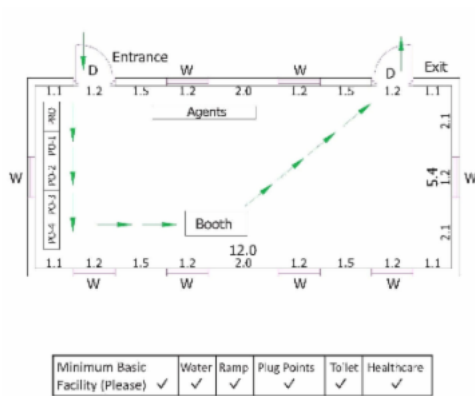

Nazri Naksha

Google Map View

Polling Station Building Front View

Polling Station Front View

Cad View

Key MAP View