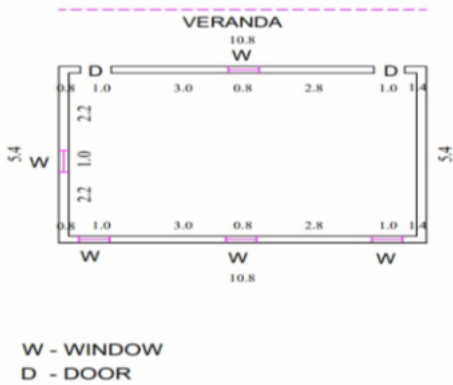

Nazri Naksha

Google Map View

Polling Station Building Front View

Polling Station Front View

Cad View

Key MAP View