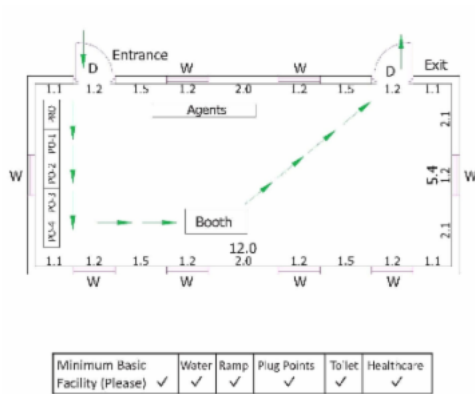

Nazri Naksha

Google Map View

Polling Station Building Front View

Polling Station Front View

Cad View

Key MAP View