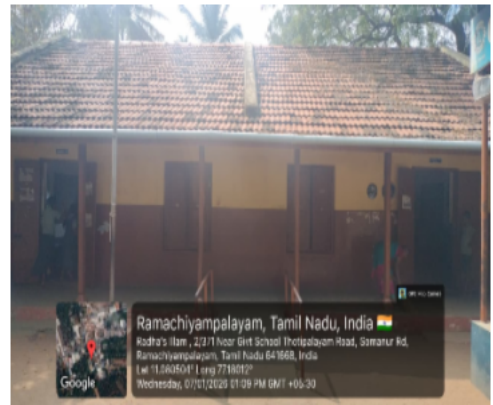

Polling Station Front View