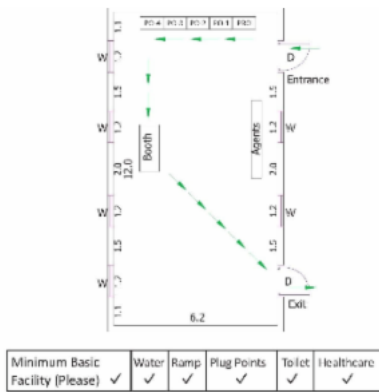

Nazri Naksha

Google Map View

Polling Station Building Front View

Polling Station Front View

Cad View

Key MAP View