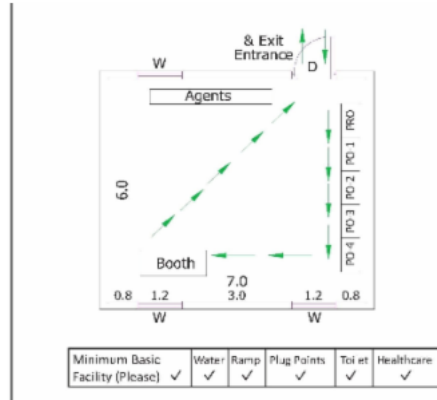

Nazri Naksha

Google Map View

Polling Station Building Front View

Polling Station Front View

Cad View

Key MAP View