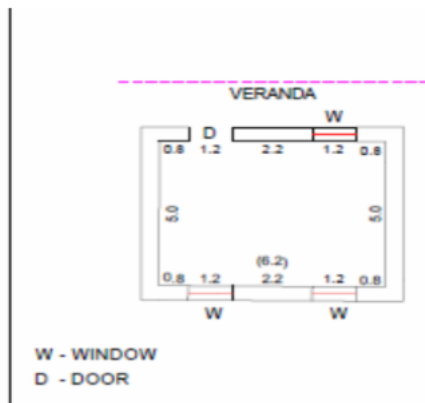

Nazri Naksha

Google Map View

Polling Station Building Front View

Polling Station Front View

Cad View

Key MAP View