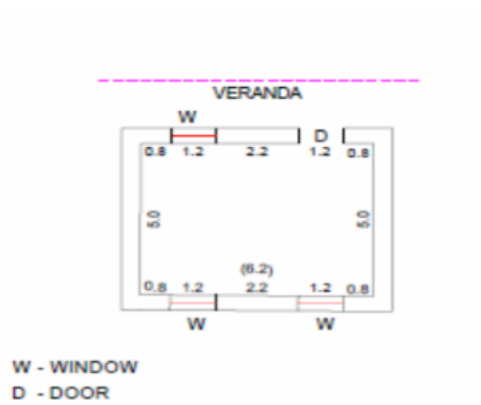

Nazri Naksha

Google Map View

Polling Station Building Front View

Polling Station Front View

Cad View

Key MAP View