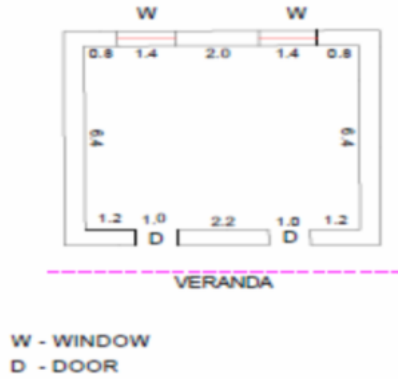

Nazri Naksha

Google Map View

Polling Station Building Front View

Polling Station Front View

Cad View

Key MAP View