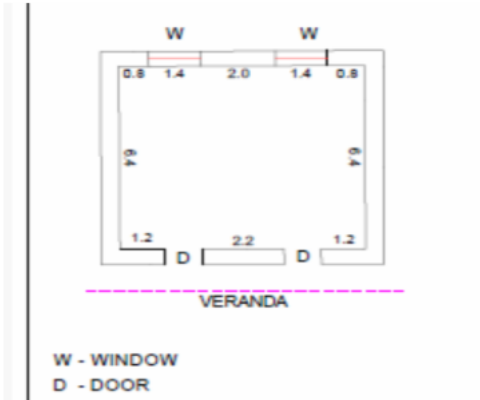

Nazri Naksha

Google Map View

Polling Station Building Front View

Polling Station Front View

Cad View

Key MAP View