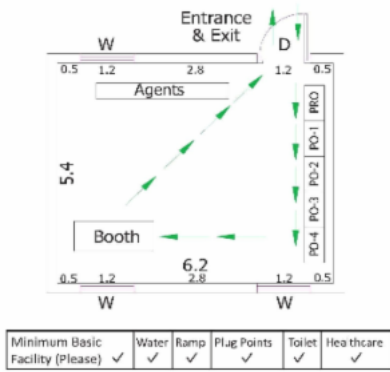

Nazri Naksha

Google Map View

Polling Station Building Front View

Polling Station Front View

Cad View

Key MAP View