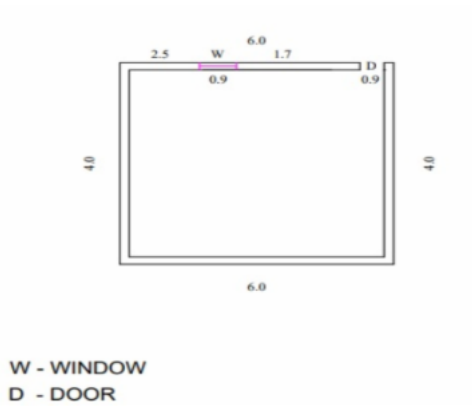

Nazri Naksha

Google Map View

Polling Station Building Front View

Polling Station Front View

Cad View

Key MAP View