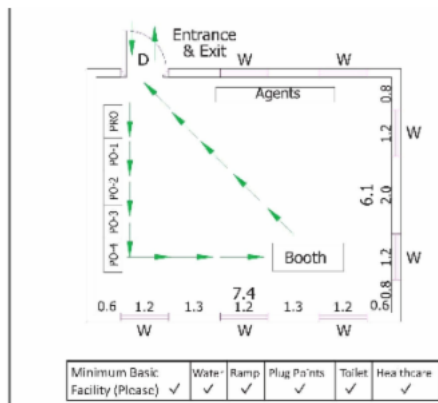

Nazri Naksha

Google Map View

Polling Station Building Front View

Polling Station Front View

Cad View

Key MAP View