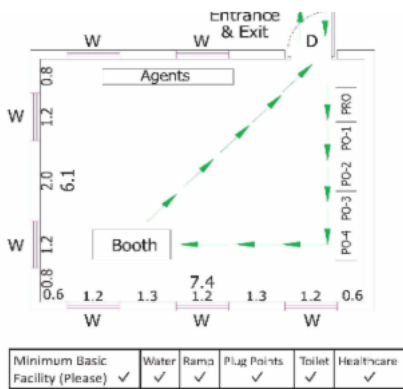

Nazri Naksha

Google Map View

Polling Station Building Front View

Polling Station Front View

Cad View

Key MAP View