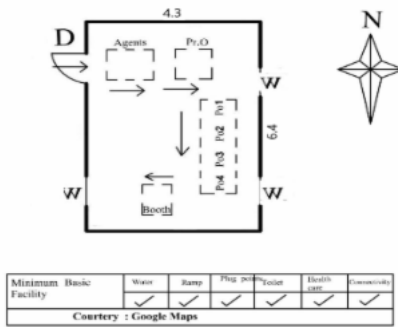

Nazri Naksha

Google Map View

Polling Station Building Front View

Polling Station Front View

Cad View

Key MAP View