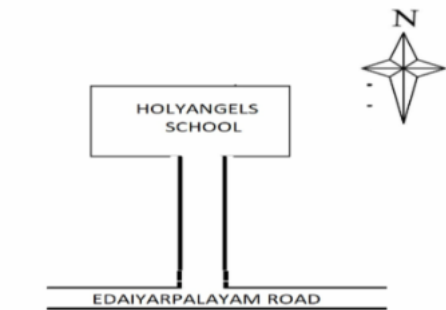

Key MAP View

- a) Land marks
- b) Road names
- c) Traffic flow