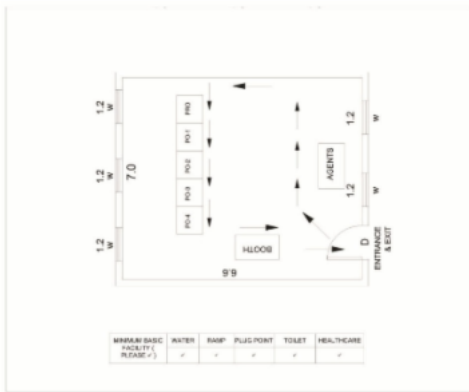

Nazri Naksha

Google Map View

Polling Station Building Front View

Polling Station Front View

Cad View

Key MAP View