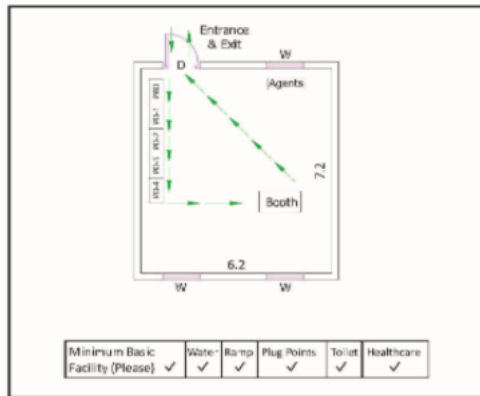

Nazri Naksha

Google Map View

Polling Station Building Front View

Polling Station Front View

Cad View

Key MAP View