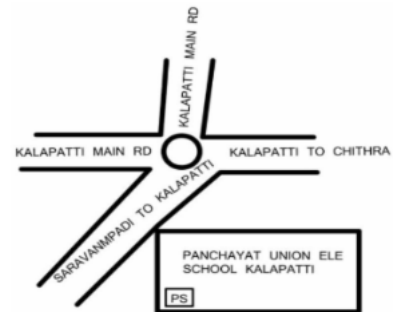

Key MAP View

- A) LAND MARKS
- B) ROAD NAMES
- C) TRAFFIC FLOW