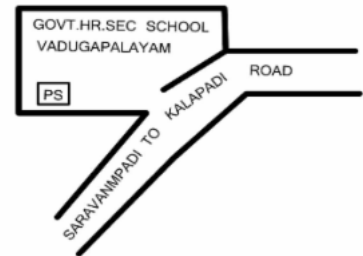

Key MAP View

- A) LAND MARKS
- B) ROAD NAMES
- C) TRAFFIC FLOW