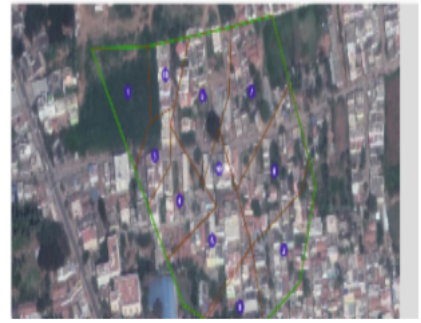

Nazri Naksha

Google Map View