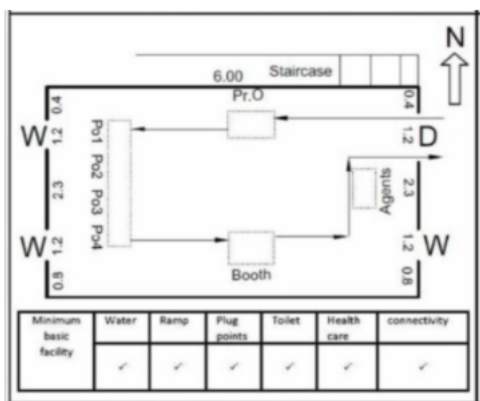

Nazri Naksha

Google Map View

Polling Station Building Front View

Polling Station Front View

Cad View

Key MAP View