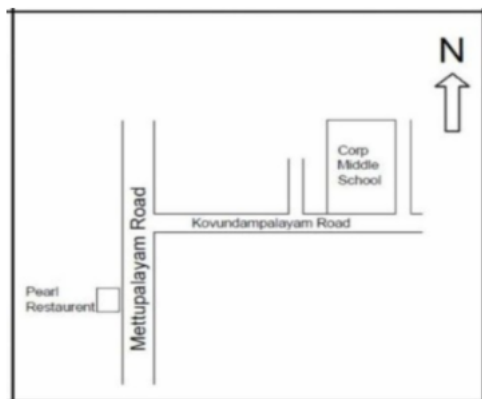

Nazri Naksha

Google Map View

Polling Station Building Front View

Polling Station Front View

Cad View

Key MAP View