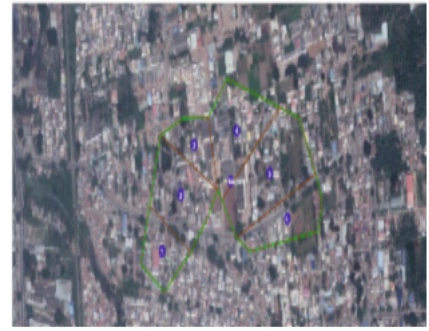

Nazri Naksha

Google Map View