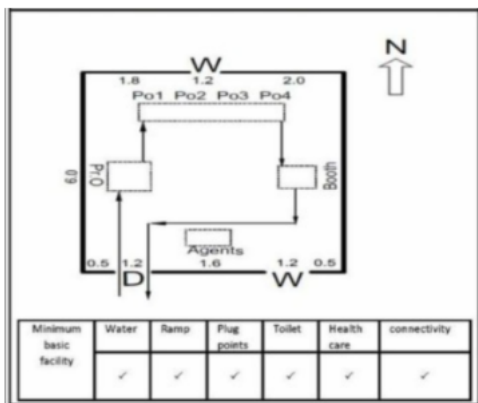

Nazri Naksha

Google Map View

Polling Station Building Front View

Polling Station Front View

Cad View

Key MAP View