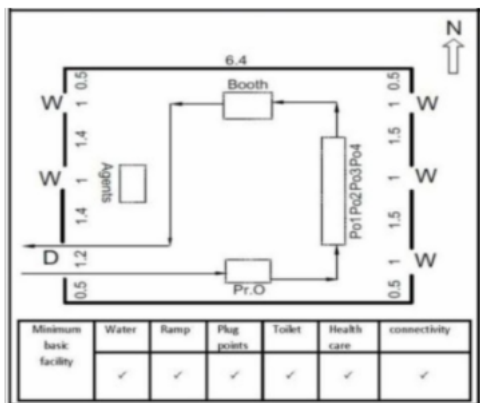

Nazri Naksha

Google Map View

Polling Station Building Front View

Polling Station Front View

Cad View

Key MAP View