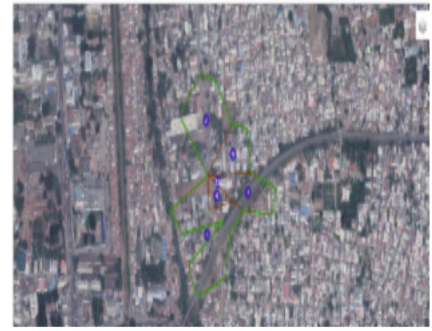

Nazri Naksha

Google Map View