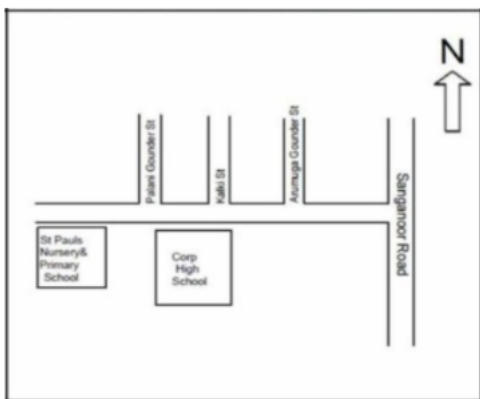

Nazri Naksha

Google Map View

Polling Station Building Front View

Polling Station Front View

Cad View

Key MAP View