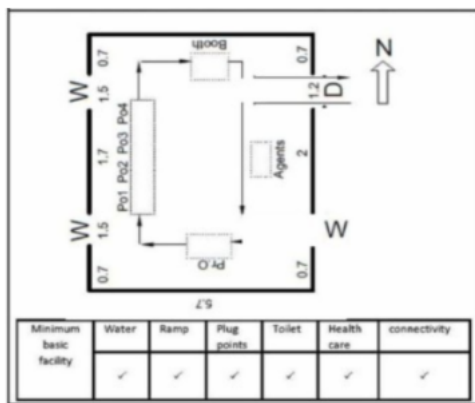

Nazri Naksha

Google Map View

Polling Station Building Front View

Polling Station Front View

Cad View

Key MAP View