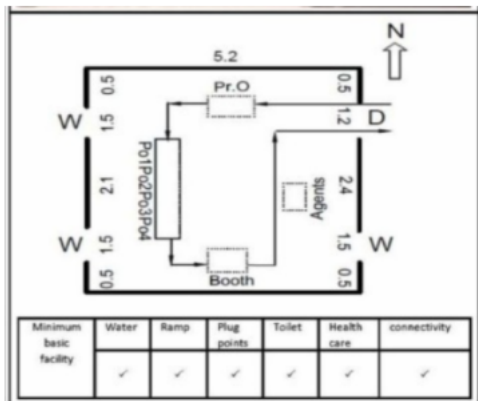

Nazri Naksha

Google Map View

Polling Station Building Front View

Polling Station Front View

Cad View

Key MAP View