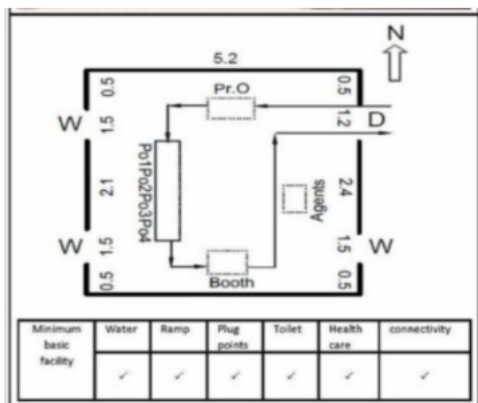

Nazri Naksha

Google Map View

Polling Station Building Front View

Polling Station Front View

Cad View

Key MAP View