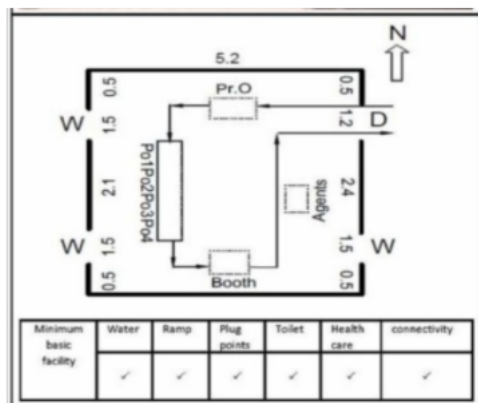

Nazri Naksha

Google Map View

Polling Station Building Front View

Polling Station Front View

Cad View

Key MAP View