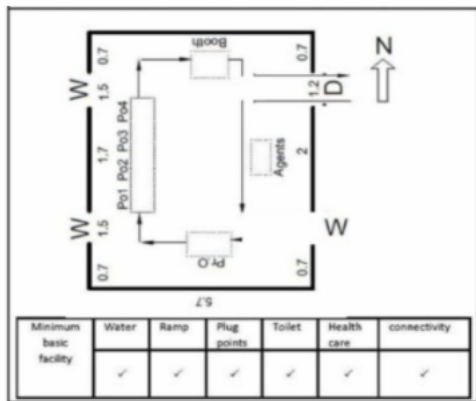

Nazri Naksha

Google Map View

Polling Station Building Front View

Polling Station Front View

Cad View

Key MAP View