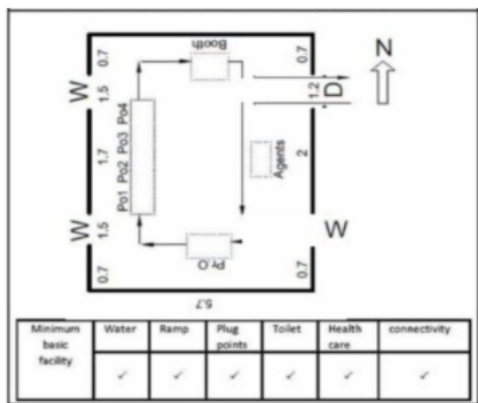

Nazri Naksha

Google Map View

Polling Station Building Front View

Polling Station Front View

Cad View

Key MAP View