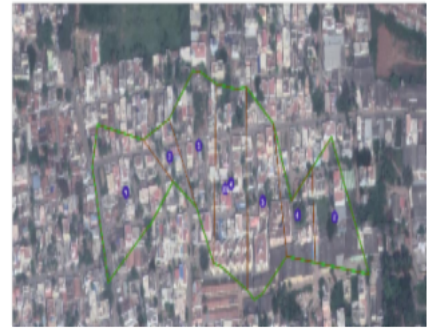

Nazri Naksha

Google Map View