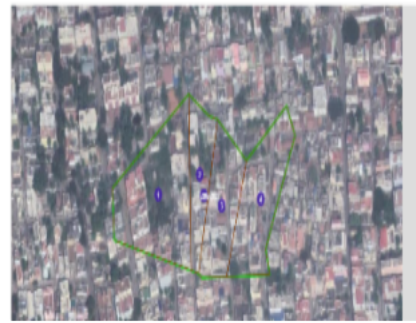

Nazri Naksha

Google Map View