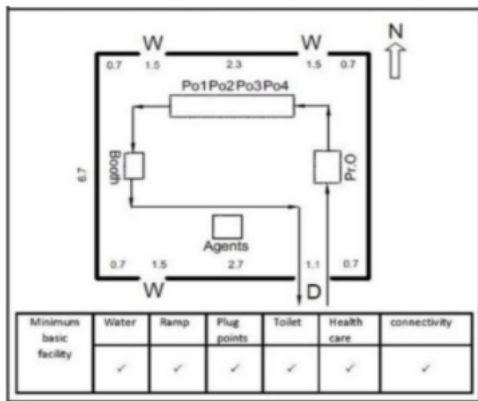

Nazri Naksha

Google Map View

Polling Station Building Front View

Polling Station Front View

Cad View

Key MAP View