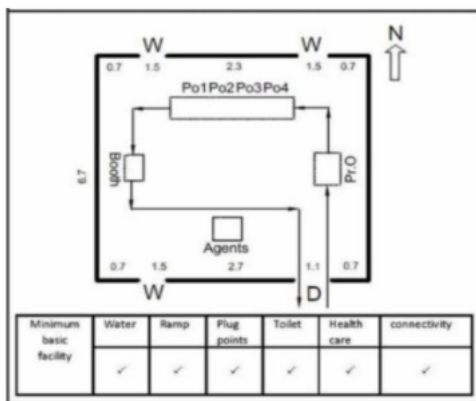

Nazri Naksha

Google Map View

Polling Station Building Front View

Polling Station Front View

Cad View

Key MAP View