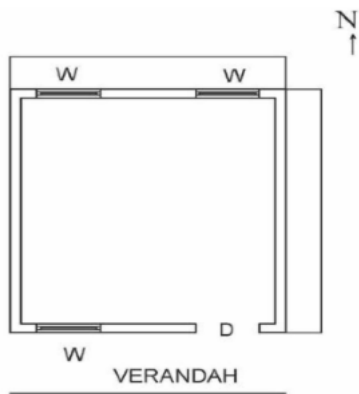

Nazri Naksha

Google Map View

Polling Station Building Front View

Polling Station Front View

Cad View

Key MAP View